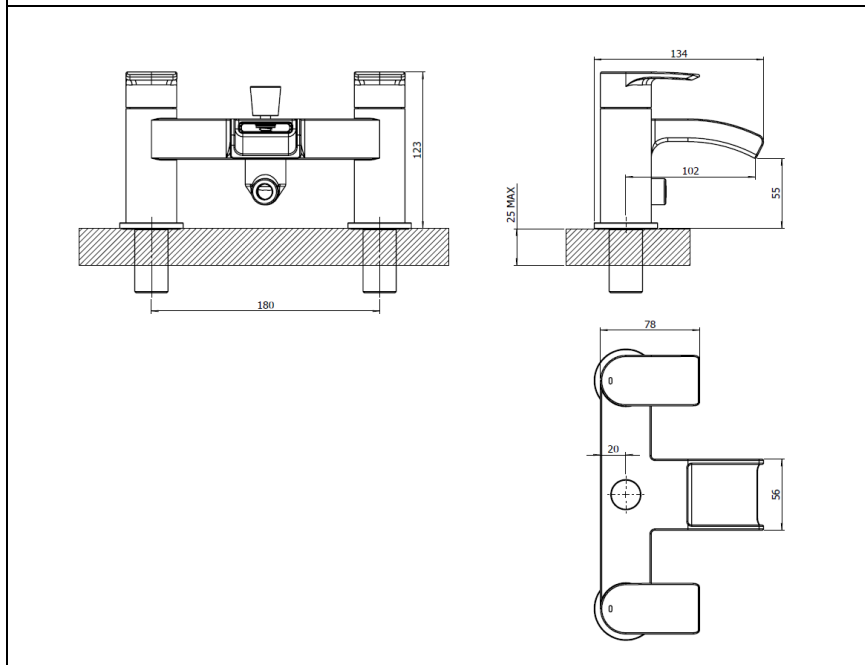

## 922029 – BATH & SHOWER MIXER

### Specification

Finish	Chrome
Body	Brass
Fittings	Metal backnut & washer
Connection	3/4" BSP Threaded tail
Min dynamic pressure	0.1
Max dynamic pressure	6
Max static pressure	25
Max water temperature	60°C

### Flow rates

Pressure	0.1	0.5	1	3
L/min	11.6	36.6	53.0	93.5
+restrictors	/	/	22.7	24.0

All Pressures are in Bar.  
 Dimensions supplied are nominal and subject to tolerance.  
 Inclusion of aerator (if supplied) or restrictors (sold separately unless stated) will affect flow rate result.  
 Performance details are based on trials under test conditions and for guidance only.  
 The Company reserves the right to change product specification without prior notice.